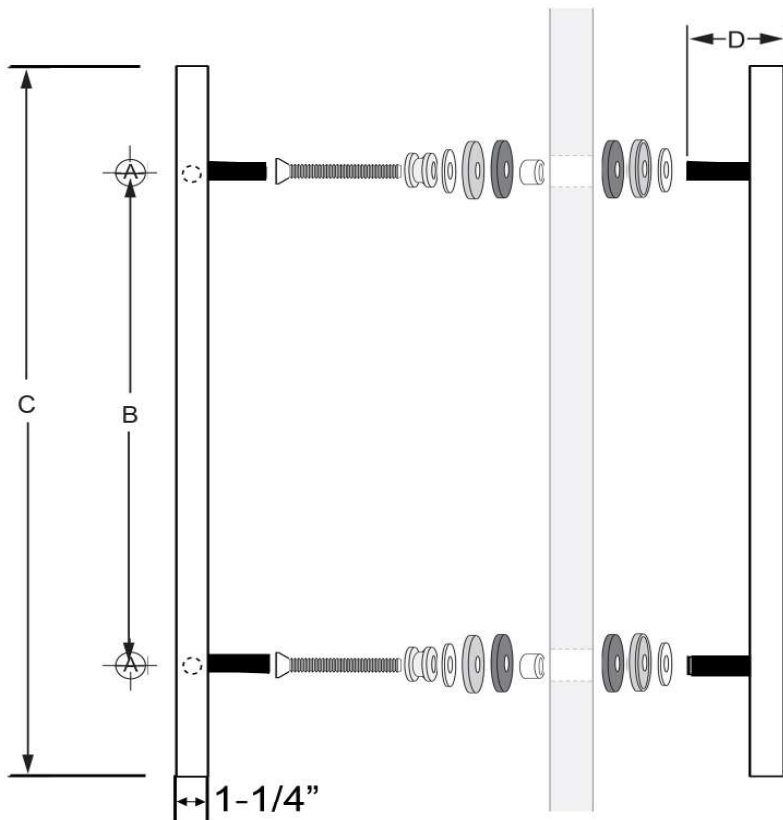

# LADDER STYLE BACK-TO BACK PULL HANDLE 1-1/4" DIAMETER

MOUNTING TEMPLATE

ITEM#	"A"	"B"	"C"	"D"
CLP24XX	5/8"	12"	24"	3"
CLP36XX	5/8"	24"	36"	3"
CLP48XX	5/8"	36"	48"	3"
CLP60XX	5/8"	48"	60"	3"
CLP72XX	5/8"	60"	72"	3"

**Ladder Style  
Back-to-Back  
Pull Handle**